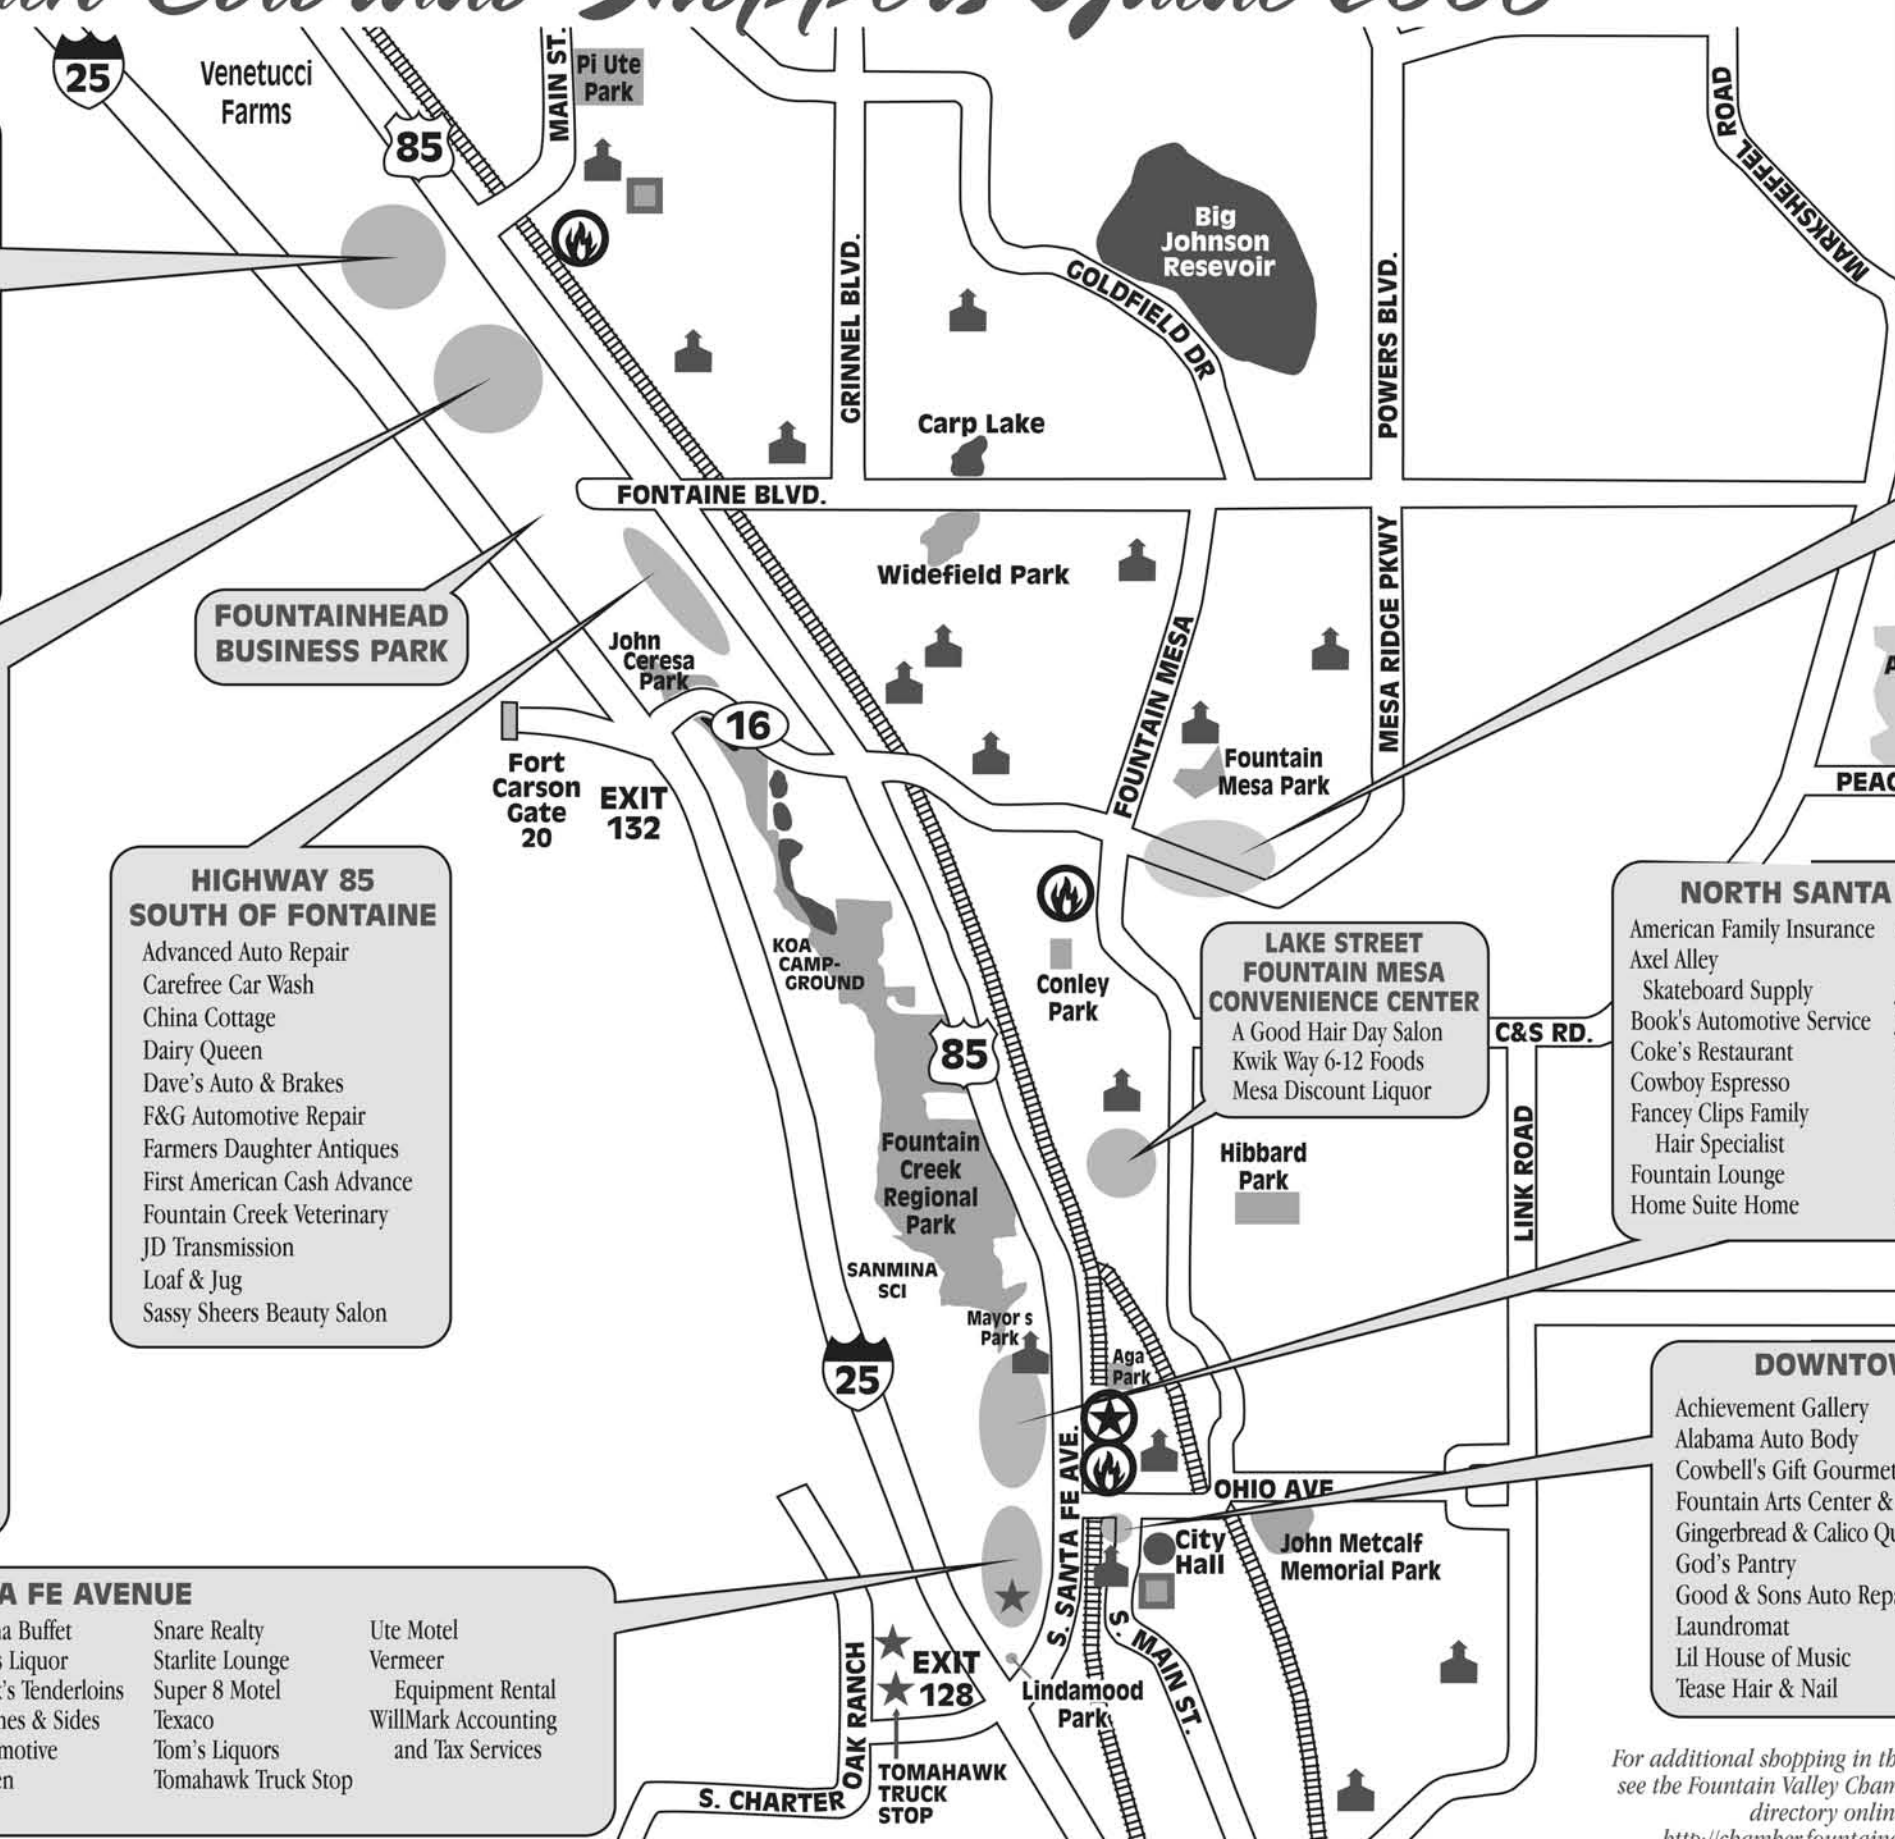

FOUNTAINHEAD BUSINESS PARK

NORTH SANTA FE AVENUE

American Family Insurance	Ink Fountain Printing and Office Supplies
Axel Alley	Jez Inc. Tattoo & Jewelry
Skateboard Supply	JNJ Automotive
Book's Automotive Service	Karate
Coke's Restaurant	Loaf n Jug
Cowboy Espresso	Mom & Jack's Tenderloin
Fancy Clips Family Hair Specialist	Mandalay Bay
Fountain Lounge	Tanning-Hair Salon
Home Suite Home	Pizza Factory

DOWNTOWN

- Achievement Gallery
- Alabama Auto Body
- Cowbell's Gift Gourmet
- Fountain Arts Center & Dance Studio
- Gingerbread & Calico Quilts
- God's Pantry
- Good & Sons Auto Repair
- Laundromat
- Lil House of Music
- Tease Hair & Nail

MESA RIDGE PARKWAY

Advance Auto Parts	Ridge Liquor
Air Academy Federal Credit Union	Safeway
AnNam Restaurant	Security Service C.U.
Curves Fitness Center	Seven-Eleven
Dominio's Pizza	Smoker Friendly
Dragon King Chinese Restaurant	Sonic Drive-Inn
Elke's German Deli	Starbuck's
ENT Credit Union	Subway
Fantastic Sam's	Super Quality Cleaners
H&R Block	Timber Ho Cabinets
Jackson Hewitt	Titan Computers
Jonathan Hill Dentist	Walgreen's
Just Nails	<i>Coming in 2007</i>
Kiddie Cutters	Wells Fargo
Lion's Pride Framing	Chase
Lowe's	People's Bank
Mesa Ridge Dental	Taco Bell
	McDonalds

For additional shopping in the Fountain Valley, see the Fountain Valley Chamber of Commerce directory online at <http://chamber.fountaincolorado.org/>